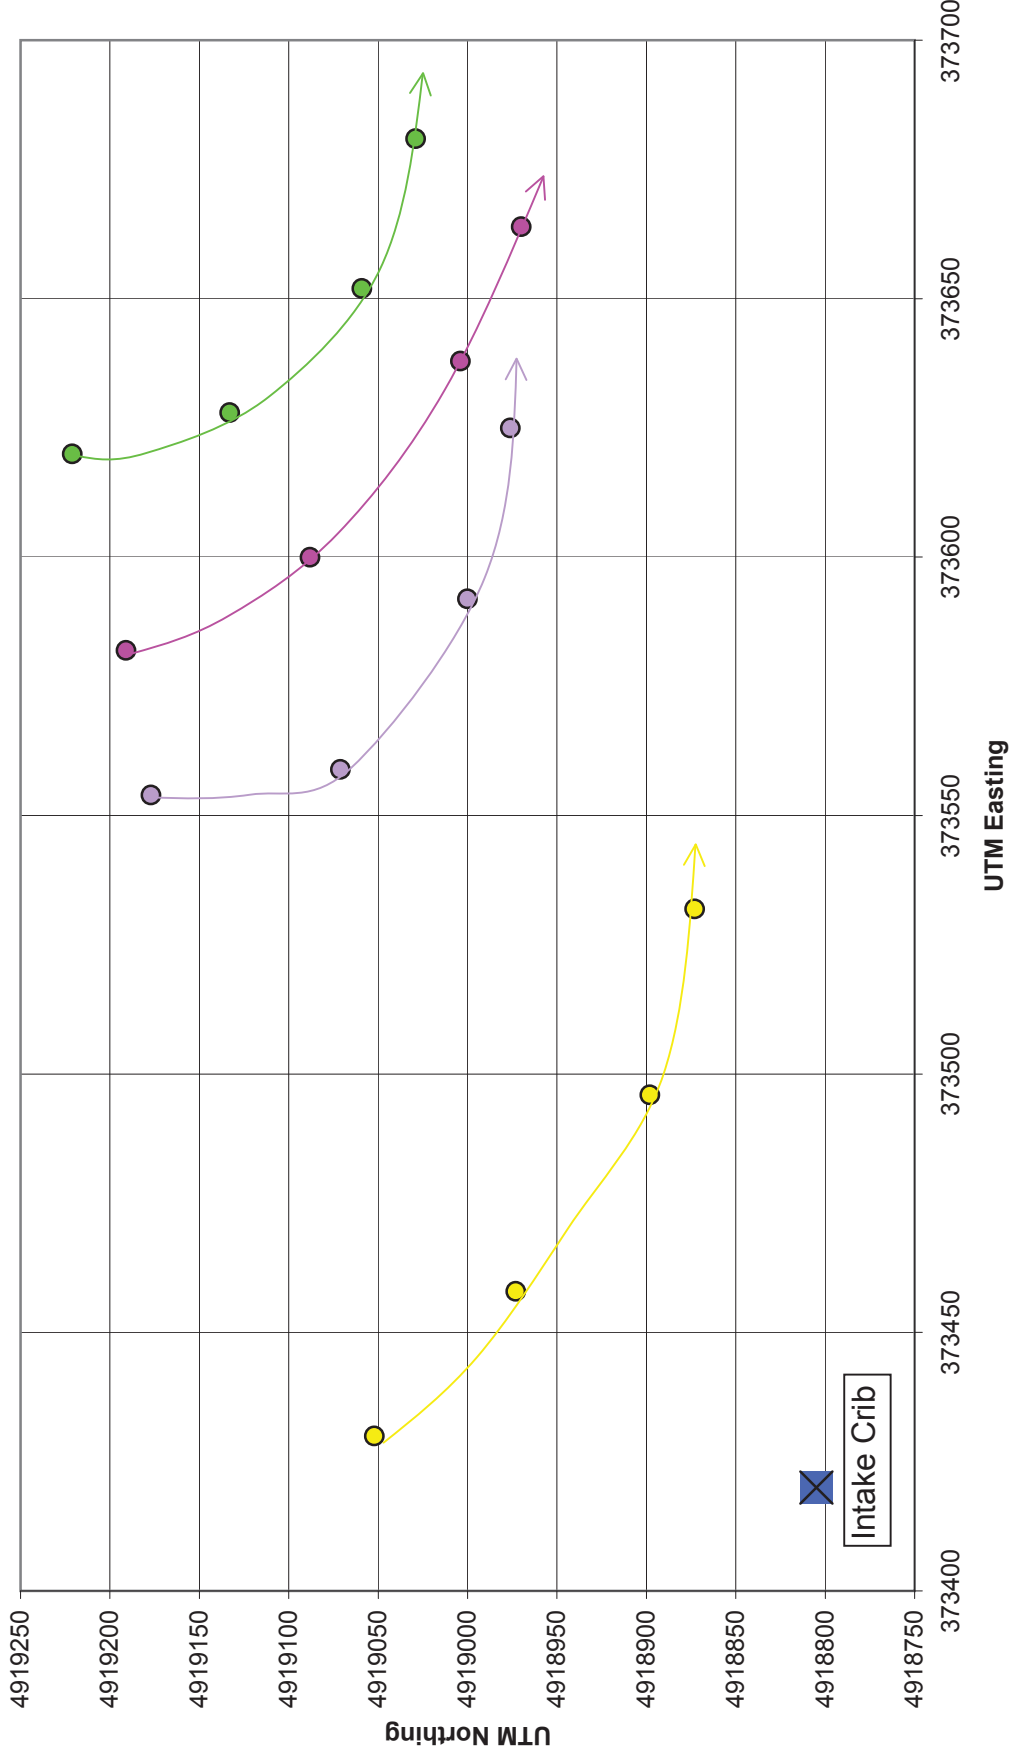

Sydenham Lake Drogue Tracking

October 19, 2006 (Southwest Wind)

Sydenham Lake Drogue Tracking

October 26, 2006 Run 1 (NNW to NW Wind)

Sydenham Lake Drogue Tracking

October 26, 2006 Run 2 (West to Northwest Wind)

Sydenham Lake Drogue Tracking

November 2, 2006 (WSW to West Wind)

Sydenham Lake Drogue Tracking

November 15, 2006 (Southwest to South Wind)

Sydenham Lake Drogue Tracking

November 28, 2006 (North East Wind)