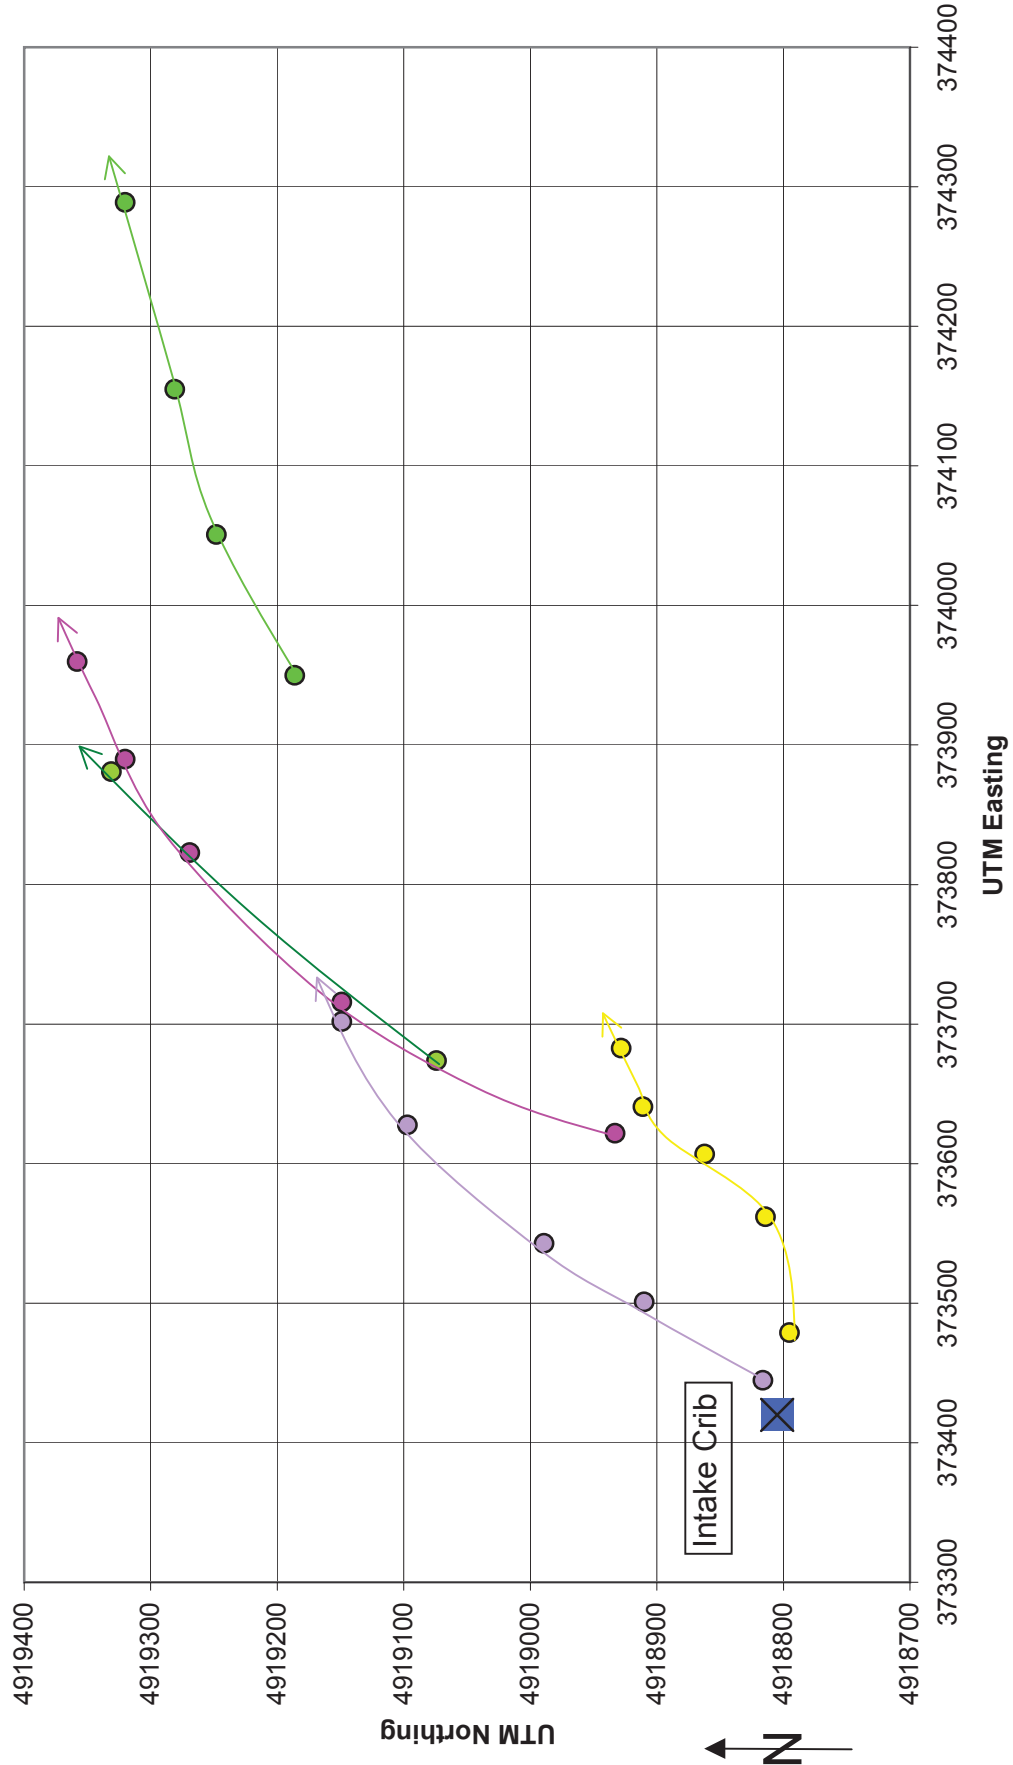

Sydenham Lake Drogue Tracking

October 19, 2006 (Southwest Wind)

Sydenham Lake Drogue Tracking

October 26, 2006 Run 1 (NNW to NW Wind)

Sydenham Lake Drogue Tracking

October 26, 2006 Run 2 (West to Northwest Wind)

Sydenham Lake Drogue Tracking

November 2, 2006 (WSW to West Wind)

Sydenham Lake Drogue Tracking

November 15, 2006 (Southwest to South Wind)

Sydenham Lake Drogue Tracking

November 28, 2006 (North East Wind)