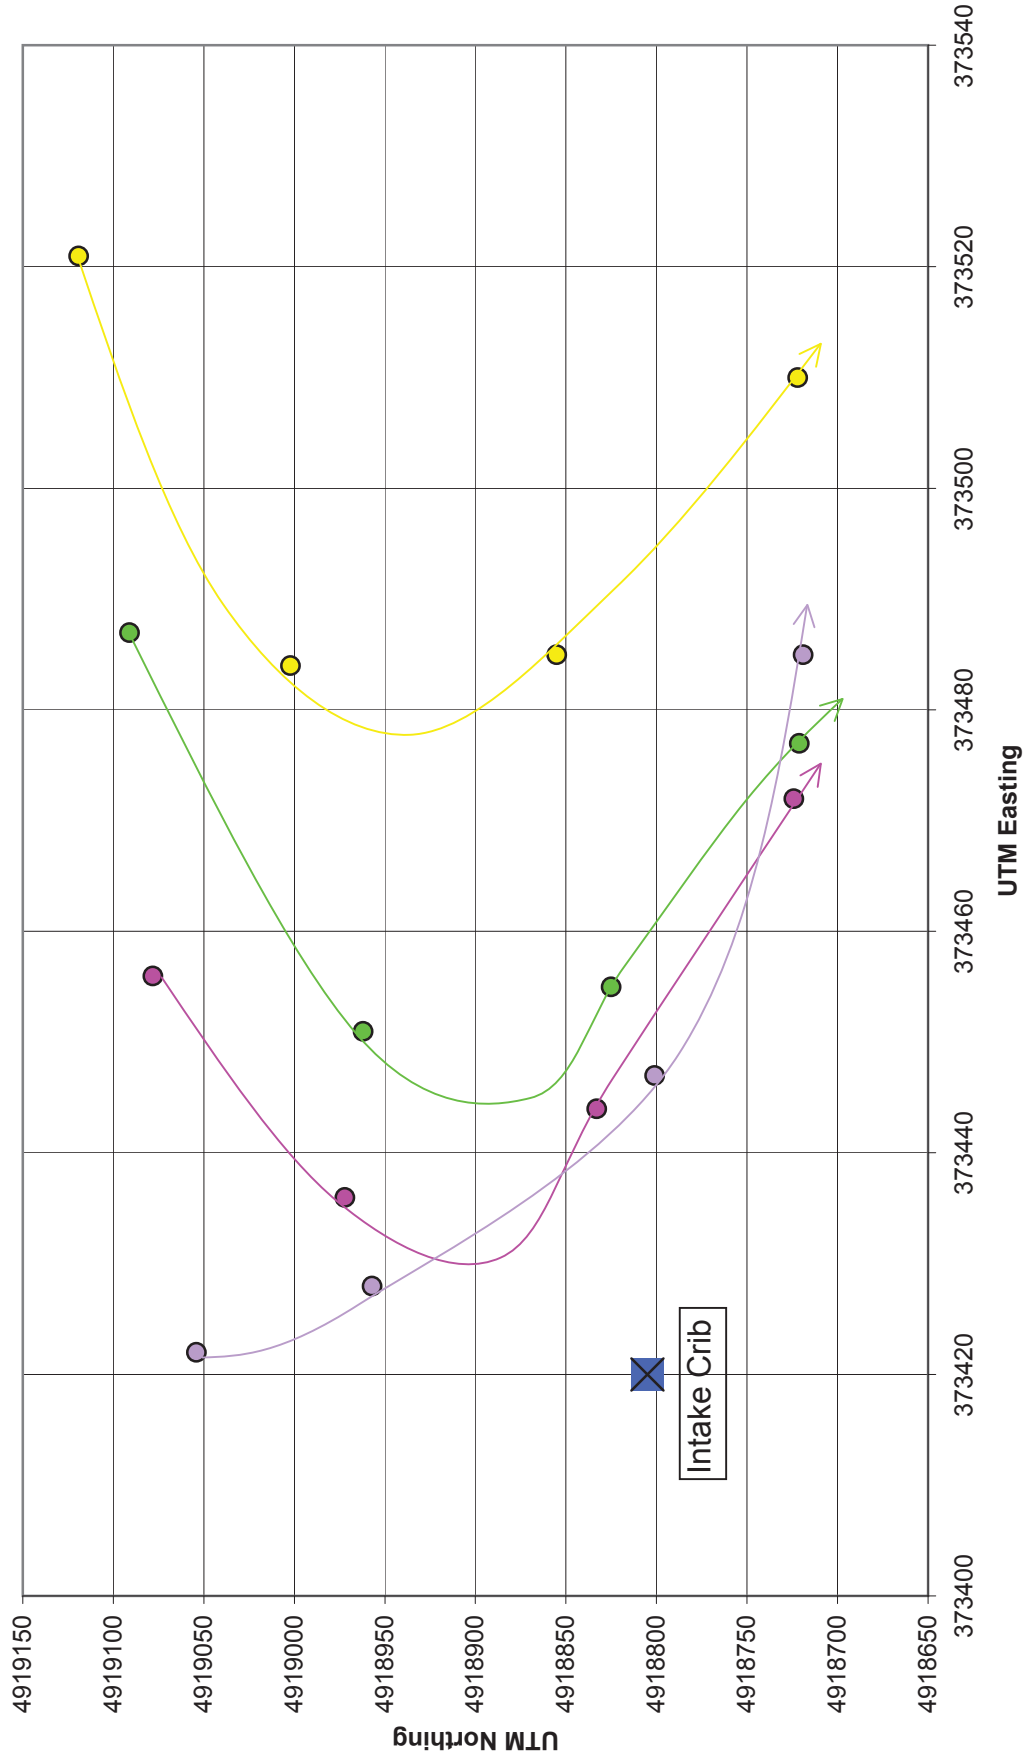

Sydenham Lake Drogue Tracking

October 19, 2006 (Southwest Wind)

Sydenham Lake Drogue Tracking

October 26, 2006 Run 1 (NNW to NW Wind)

Sydenham Lake Drogue Tracking

October 26, 2006 Run 2 (West to Northwest Wind)

Sydenham Lake Drogue Tracking

November 2, 2006 (WSW to West Wind)

Sydenham Lake Drogue Tracking

November 15, 2006 (Southwest to South Wind)

Sydenham Lake Drogue Tracking

November 28, 2006 (North East Wind)