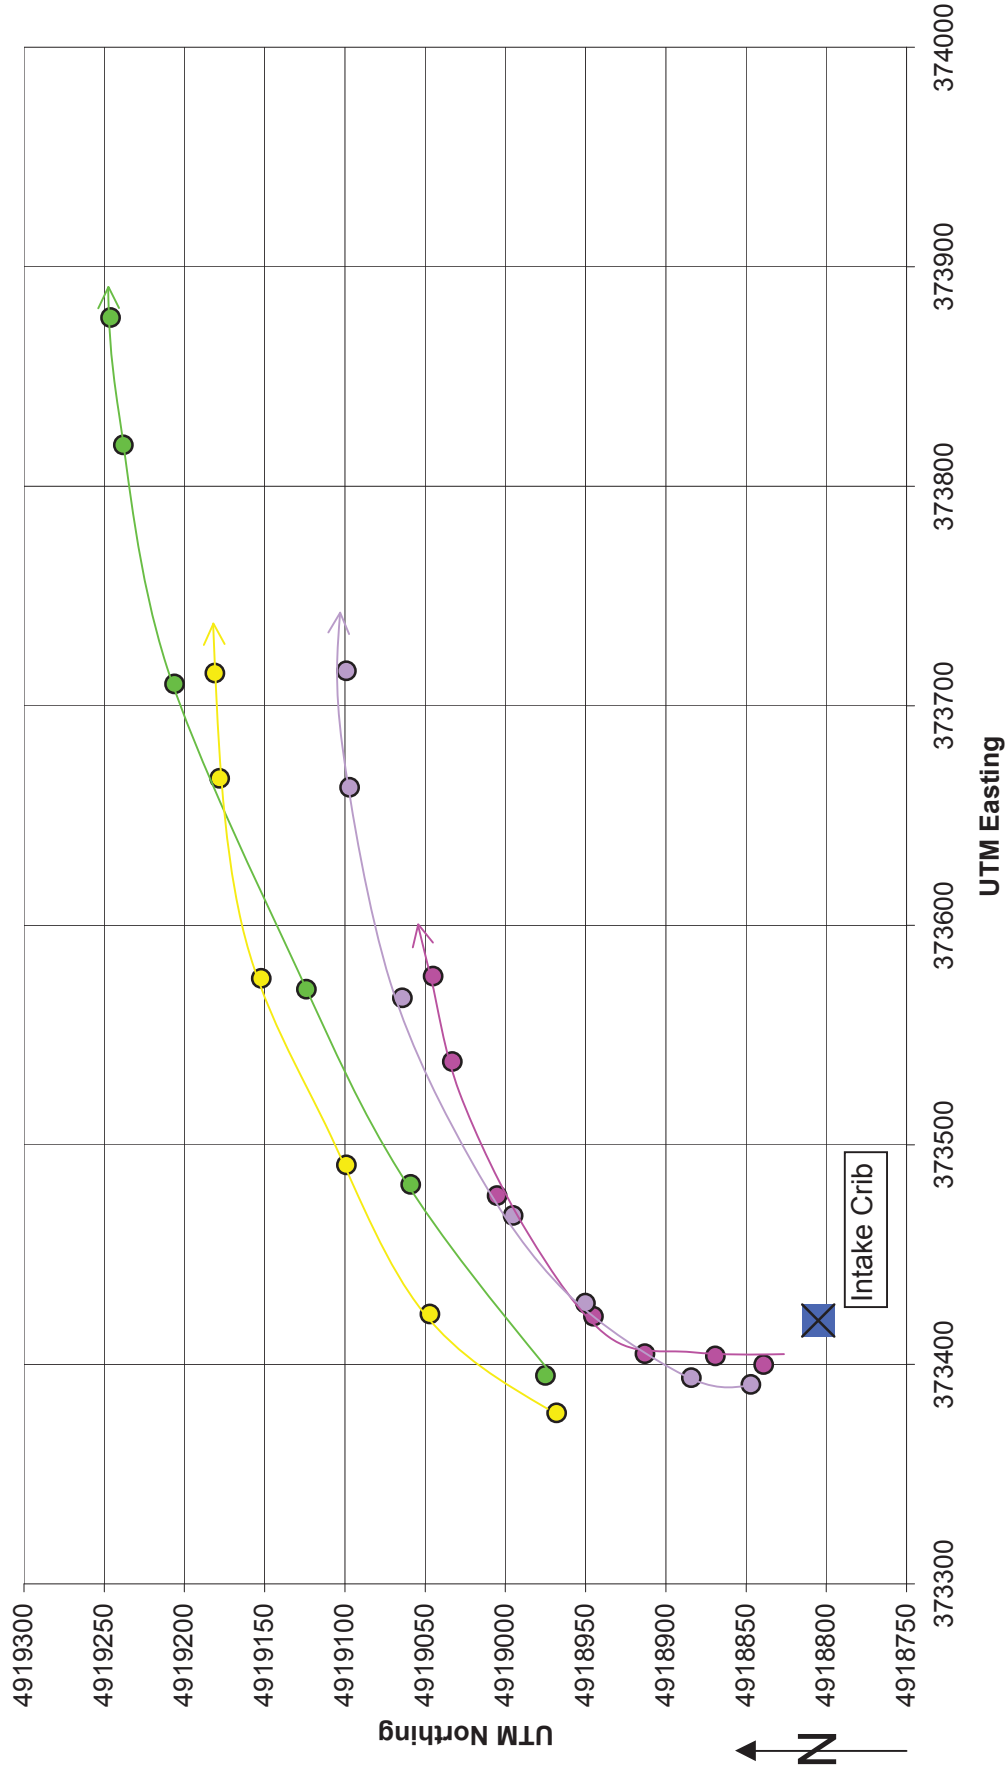

Sydenham Lake Drogue Tracking

October 19, 2006 (Southwest Wind)

Sydenham Lake Drogue Tracking

October 26, 2006 Run 1 (NNW to NW Wind)

Sydenham Lake Drogue Tracking

October 26, 2006 Run 2 (West to Northwest Wind)

Sydenham Lake Drogue Tracking

November 2, 2006 (WSW to West Wind)

Sydenham Lake Drogue Tracking

November 15, 2006 (Southwest to South Wind)

Sydenham Lake Drogue Tracking

November 28, 2006 (North East Wind)