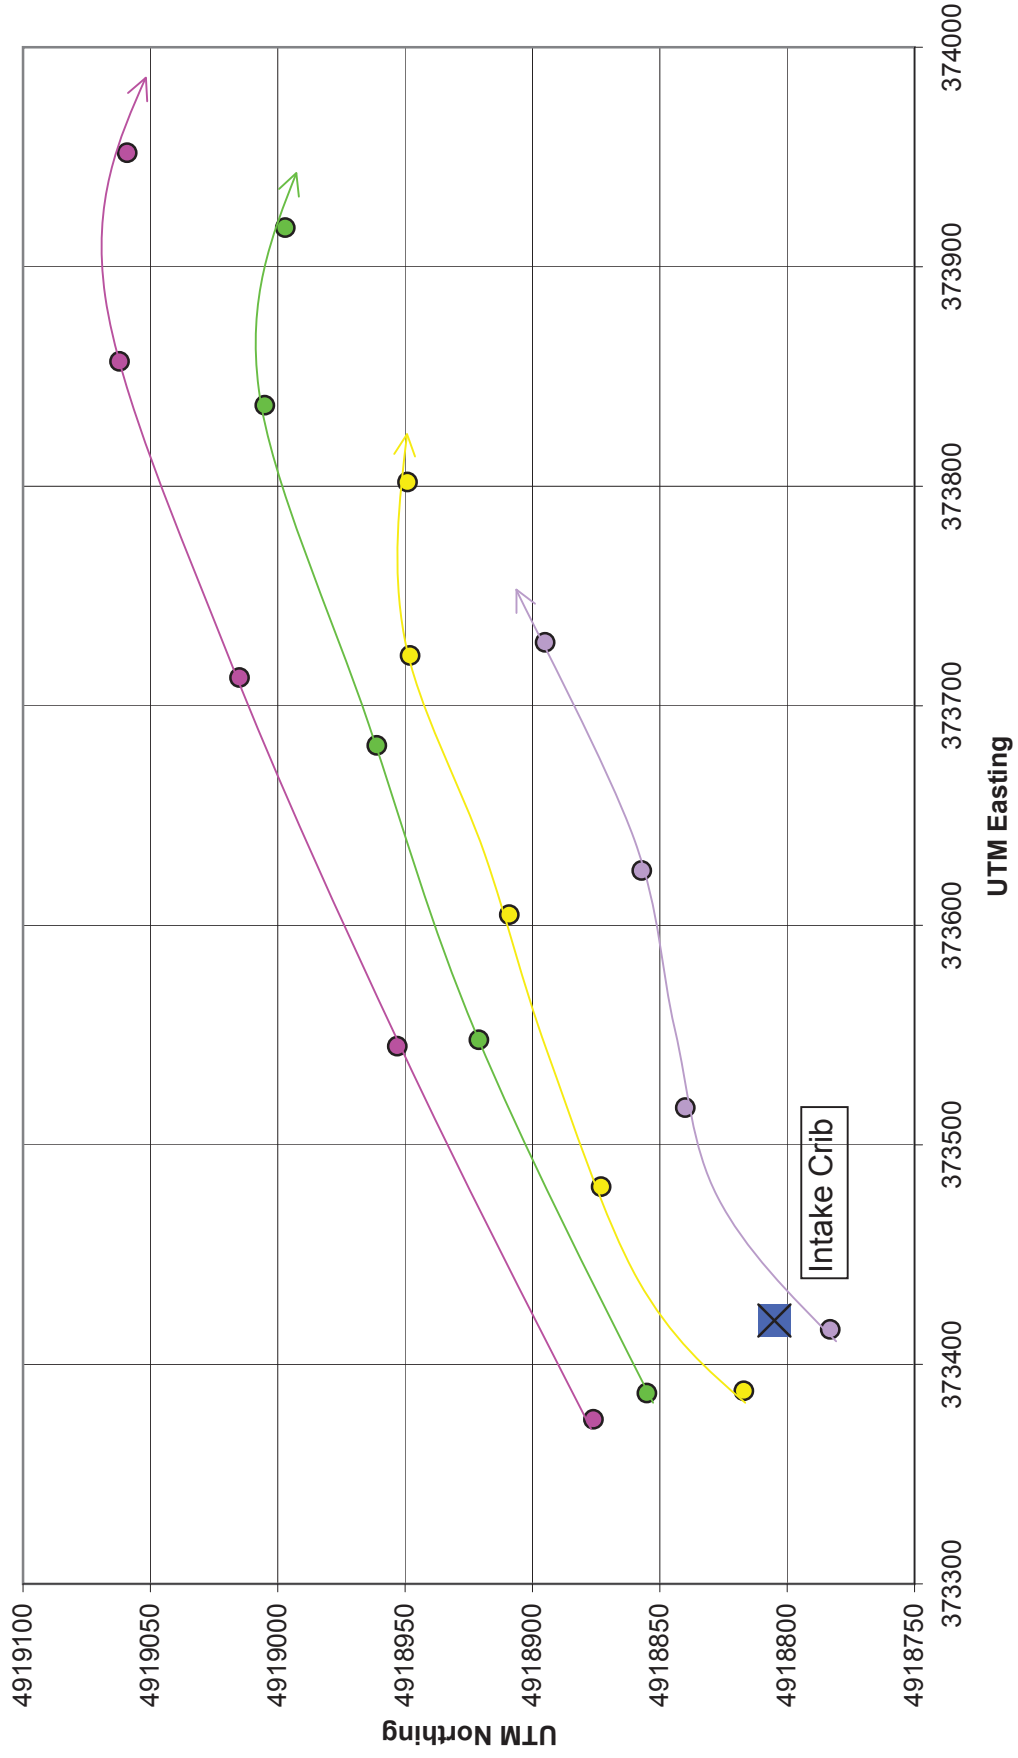

Sydenham Lake Drogue Tracking

October 19, 2006 (Southwest Wind)

Sydenham Lake Drogue Tracking

October 26, 2006 Run 1 (NNW to NW Wind)

Sydenham Lake Drogue Tracking

October 26, 2006 Run 2 (West to Northwest Wind)

Sydenham Lake Drogue Tracking

November 2, 2006 (WSW to West Wind)

Sydenham Lake Drogue Tracking

November 15, 2006 (Southwest to South Wind)

Sydenham Lake Drogue Tracking

November 28, 2006 (North East Wind)